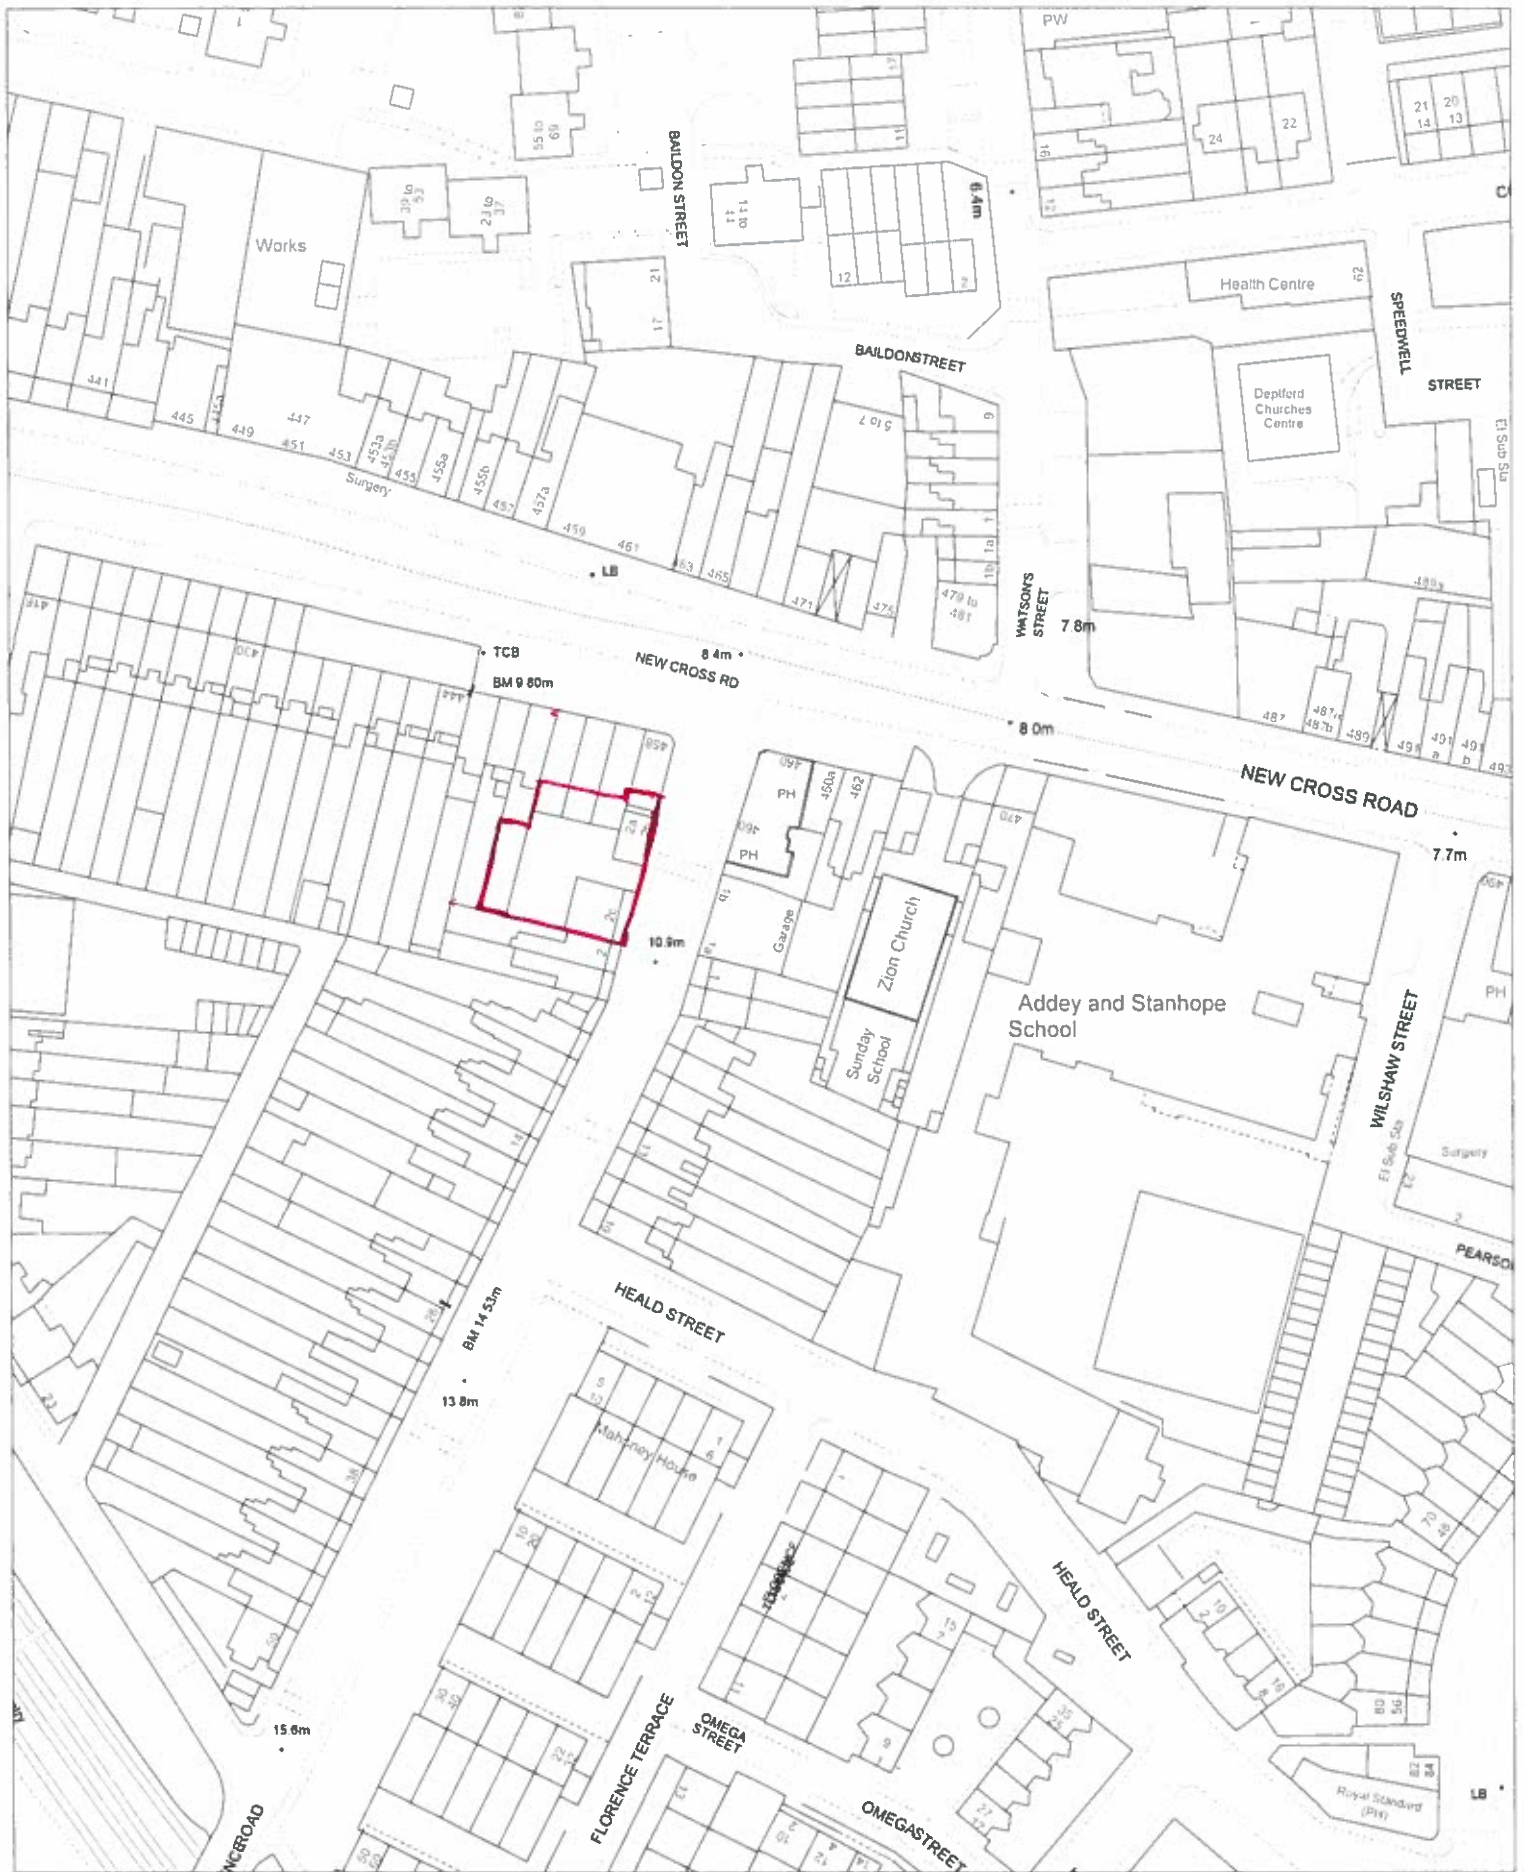

452-458 New Cross Road and Florence Road

Scale: 1250
Base on the
Ordnance Survey map
Licence no: 100017710
London, SE6 4RU

Date: 01/07/16